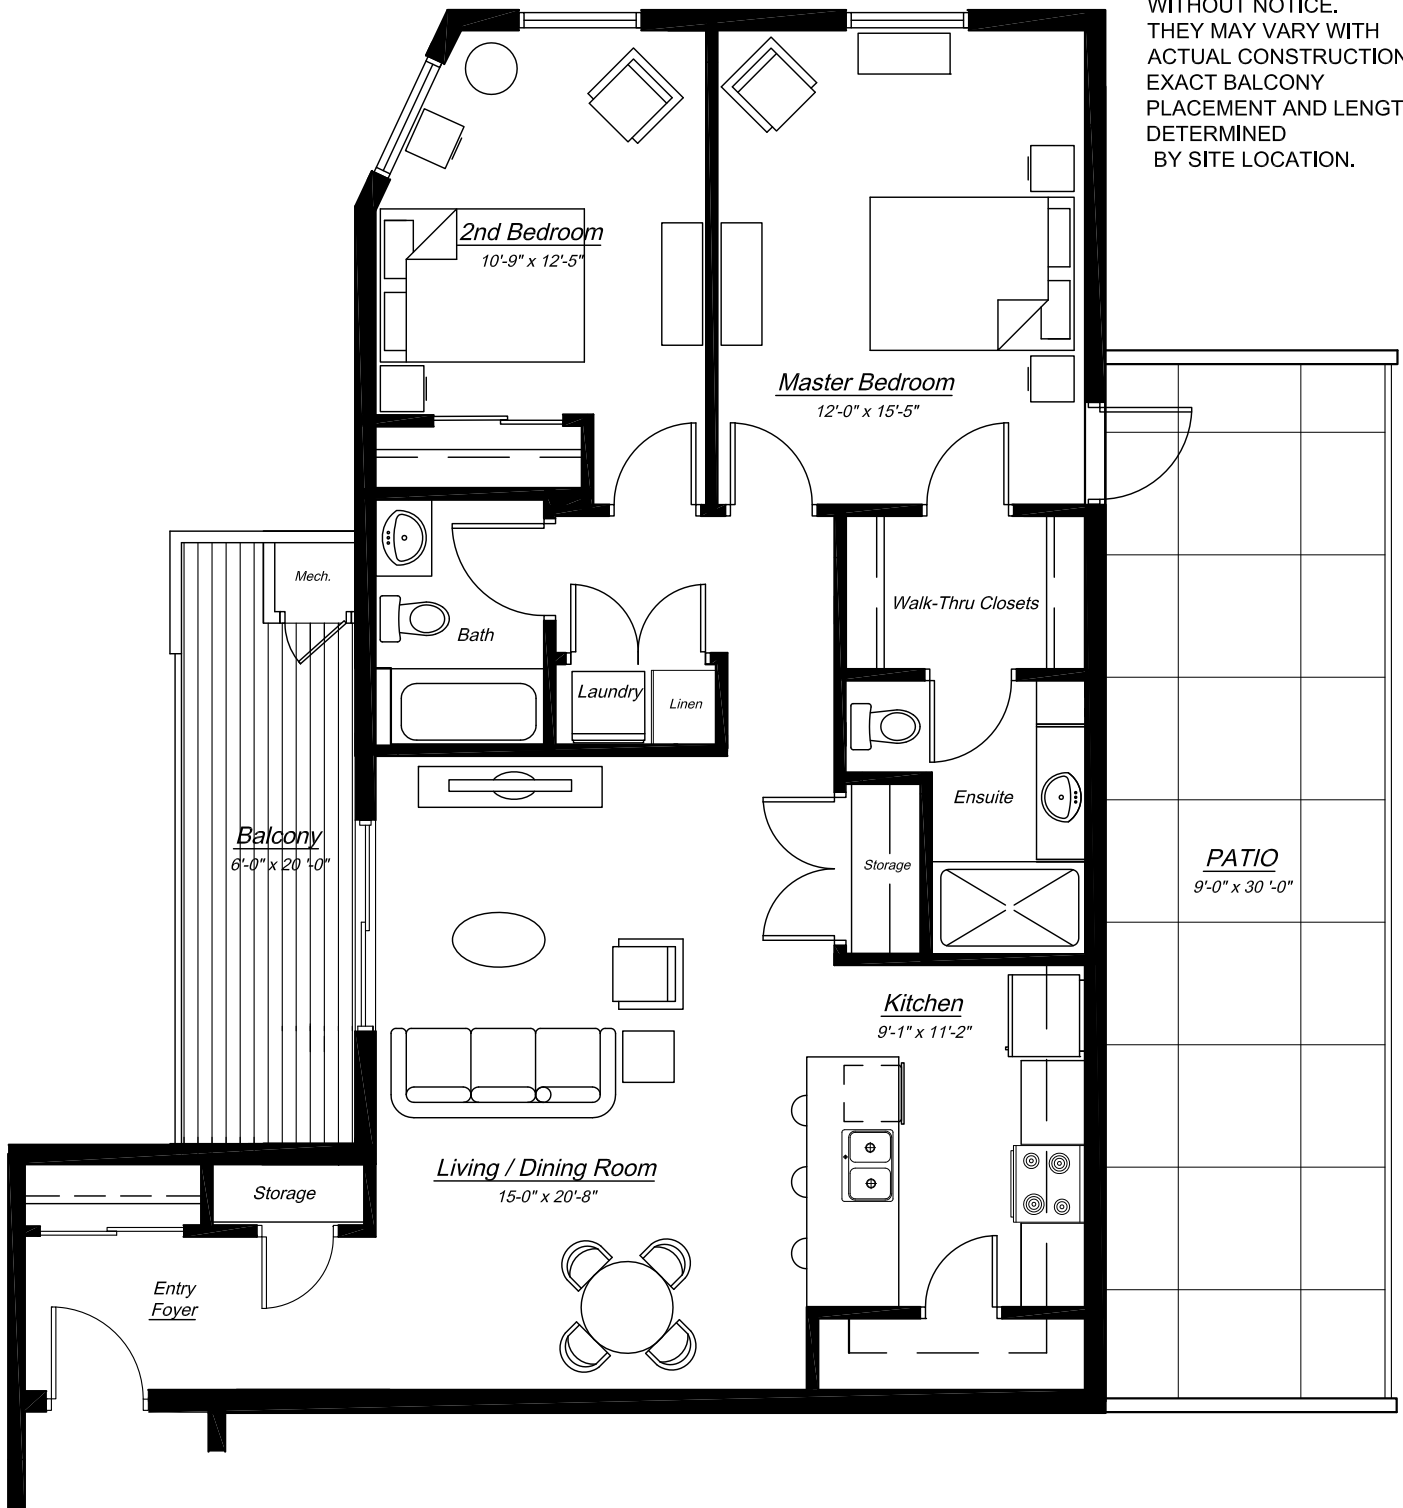

13 09 09
2-BR "B"

NOTE:
DIMENSIONS, SQUARE
FOOTAGE & LAYOUTS ARE
SUBJECT TO CHANGE
WITHOUT NOTICE.
THEY MAY VARY WITH
ACTUAL CONSTRUCTION.
EXACT BALCONY
PLACEMENT AND LENGTH
DETERMINED
BY SITE LOCATION.

SIENNA

1,179 sq. ft.

SUITE 101

revised 2014 01 03