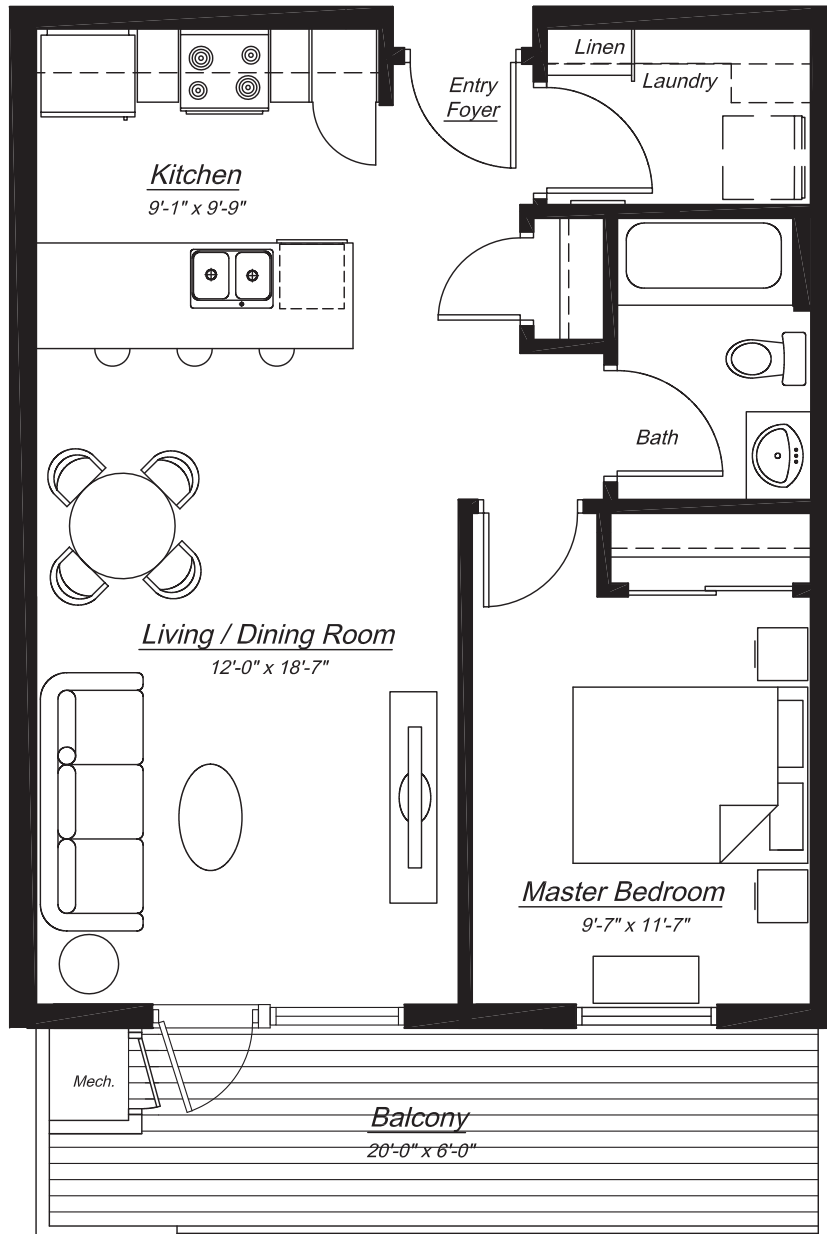

VAN HULL PLACE

CONDOMINIUMS

CALL: 204-504-0722

FOR MORE INFORMATION

13 09 05

1-BR "C"

NOTE: DIMENSIONS, SQUARE FOOTAGE & LAYOUTS ARE SUBJECT TO CHANGE WITHOUT NOTICE. THEY MAY VARY WITH ACTUAL CONSTRUCTION. EXACT BALCONY PLACEMENT AND LENGTH DETERMINED BY SITE LOCATION.

ELODY

664 sq. ft.

SUITES 108, 208